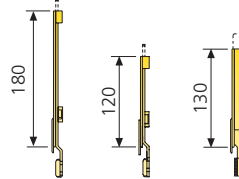

Designed to meet performance levels PAS 023 and PAS 024. Suits lever/lever and lever/pad functions.

Dedicated keeps to suit all major UK systems.

HARDWARE SYSTEMS FOR
DOORS AND WINDOWS

DUAL with roller cams

DUAL POSEIDON

Extensions

Terminals

POSEIDON keep

Spring latch and deadbolt keep

Order specifications

DESCRIPTION	CODE	
Dual with roller cams	F21320.35.12	2200
Dual with roller cams	F21320.35.13	2400
Dual POSEIDON	F21520.35.12	2200
Dual POSEIDON	F21520.35.13	2400
Complete POSEIDON extension	F99800.00.15	850
Extension without POSEIDON	F99800.00.16	850
Terminal with flat push rod	A00487.00.01	180
Terminal with flat push rod	A00487.00.02	120
Terminal with round push rod	F01690.00.01	130
Poseidon U30 keep	F99630.00.13	
Spring latch-deadbolt U30 keep	A21121.00.42	Right
Spring latch-deadbolt U30 keep	A21122.00.42	Left