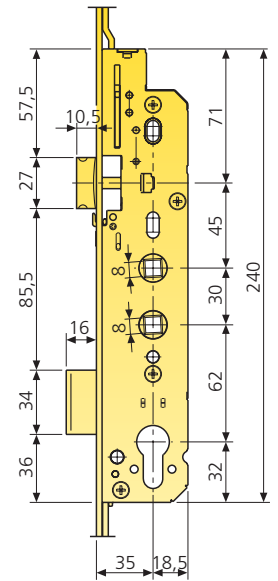

STRENGTH SECURITY STYLE

POSEIDON

The all new multi point doorbolt from AGB. Each Poseidon locking box incorporates 2 opposing Hooks acting as "anchors" and operating in unison with the central linear bolt plus the deadbolt and latch.

Designed to meet performance levels PAS 023 and PAS 024. Suits lever/lever and lever/pad functions.

Dedicated keeps to suit all major UK systems.

HARDWARE SYSTEMS FOR
DOORS AND WINDOWS

DUAL with roller cams

DUAL POSEIDON

Extensions

Terminals

POSEIDON keep

Spring latch and deadbolt keep

Order specifications

DESCRIPTION	CODE	
Dual with roller cams	F21320.35.12	2200
Dual with roller cams	F21320.35.13	2400
Dual POSEIDON	F21520.35.12	2200
Dual POSEIDON	F21520.35.13	2400
Complete POSEIDON extension	F99800.00.15	850
Extension without POSEIDON	F99800.00.16	850
Terminal with flat push rod	A00487.00.01	180
Terminal with flat push rod	A00487.00.02	120
Terminal with round push rod	F01690.00.01	130
Poseidon U30 keep	F99630.00.13	
Spring latch-deadbolt U30 keep	A21121.00.42	Right
Spring latch-deadbolt U30 keep	A21122.00.42	Left