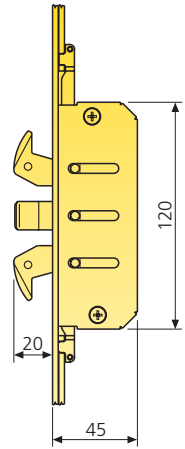

STRENGTH SECURITY STYLE

POSEIDON

The all new multi point doorbolt from AGB. Each Poseidon locking box incorporates 2 opposing Hooks acting as "anchors" and operating in unison with the central linear bolt plus the deadbolt and latch.

Designed to meet performance levels PAS 023 and PAS 024. Suits lever/lever and lever/pad functions.

Dedicated keeps to suit all major UK systems.

HARDWARE SYSTEMS FOR
DOORS AND WINDOWS

DUAL with roller cams

DUAL POSEIDON

Extensions

Terminals

POSEIDON keep

Spring latch and deadbolt keep

Order specifications

DESCRIPTION	CODE	
Dual with roller cams	F21320.35.12	2200
Dual with roller cams	F21320.35.13	2400
Dual POSEIDON	F21520.35.12	2200
Dual POSEIDON	F21520.35.13	2400
Complete POSEIDON extension	F99800.00.15	850
Extension without POSEIDON	F99800.00.16	850
Terminal with flat push rod	A00487.00.01	180
Terminal with flat push rod	A00487.00.02	120
Terminal with round push rod	F01690.00.01	130
Poseidon U30 keep	F99630.00.13	
Spring latch-deadbolt U30 keep	A21121.00.42	Right
Spring latch-deadbolt U30 keep	A21122.00.42	Left