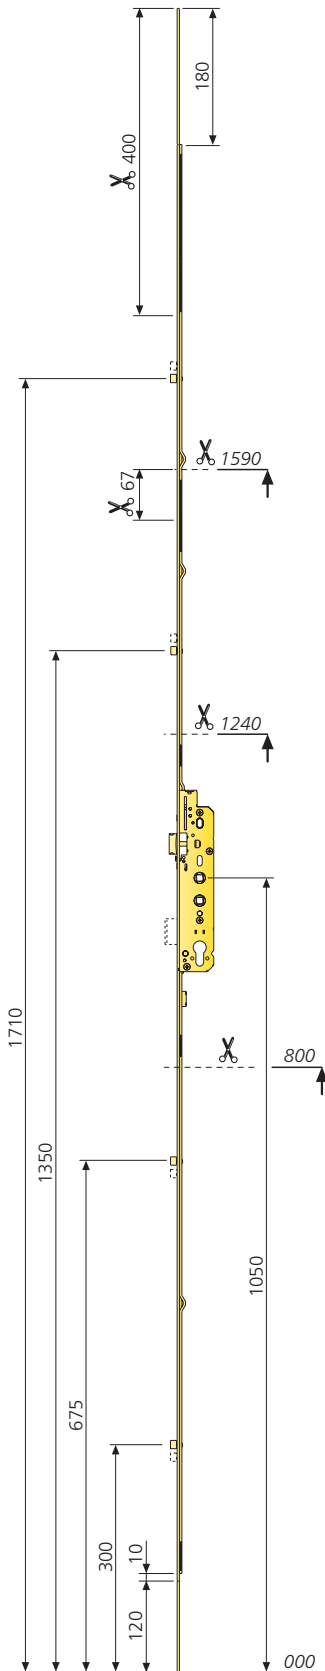

STRENGTH SECURITY STYLE

POSEIDON

The all new multi point doorbolt from AGB. Each Poseidon locking box incorporates 2 opposing Hooks acting as "anchors" and operating in unison with the central linear bolt plus the deadbolt and latch.

Designed to meet performance levels PAS 023 and PAS 024. Suits lever/lever and lever/pad functions.

Dedicated keeps to suit all major UK systems.

HARDWARE SYSTEMS FOR
DOORS AND WINDOWS

DUAL with roller cams

DUAL POSEIDON

Extensions

Terminals

POSEIDON keep

Spring latch and deadbolt keep

Order specifications

DESCRIPTION	CODE	
Dual with roller cams	F21320.35.12	2200
Dual with roller cams	F21320.35.13	2400
Dual POSEIDON	F21520.35.12	2200
Dual POSEIDON	F21520.35.13	2400
Complete POSEIDON extension	F99800.00.15	850
Extension without POSEIDON	F99800.00.16	850
Terminal with flat push rod	A00487.00.01	180
Terminal with flat push rod	A00487.00.02	120
Terminal with round push rod	F01690.00.01	130
Poseidon U30 keep	F99630.00.13	
Spring latch-deadbolt U30 keep	A21121.00.42	Right
Spring latch-deadbolt U30 keep	A21122.00.42	Left