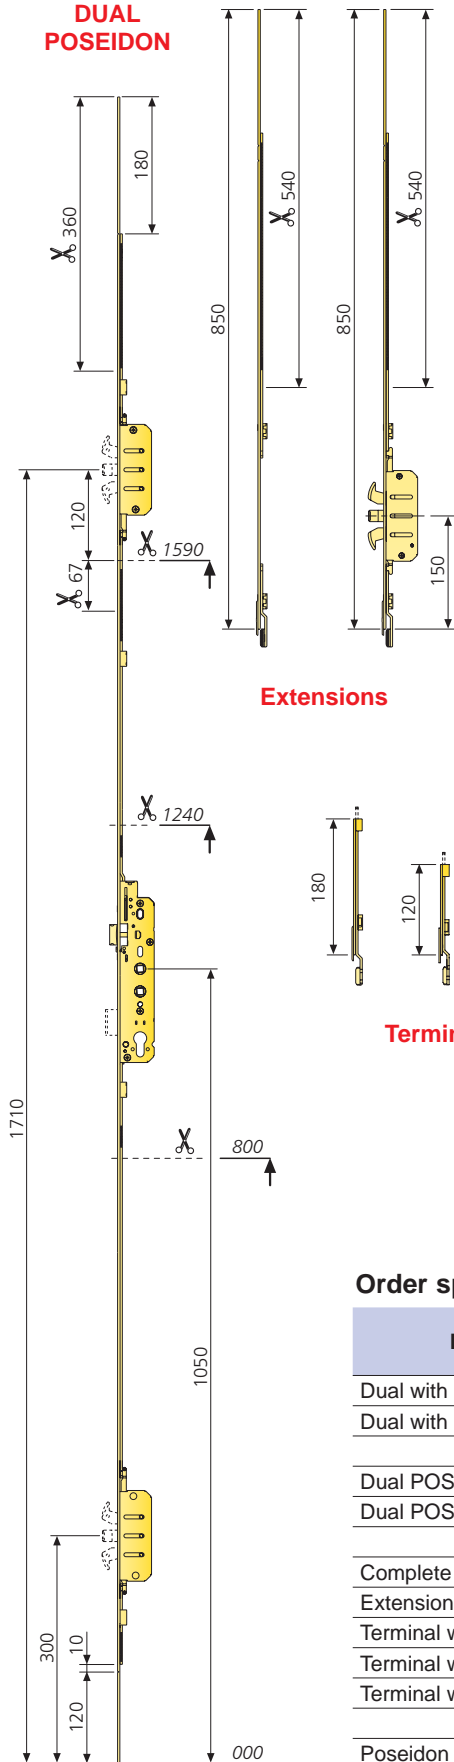

STRENGTH SECURITY STYLE

POSEIDON

The all new multi point doorbolt from AGB. Each Poseidon locking box incorporates 2 opposing Hooks acting as "anchors" and operating in unison with the central linear bolt plus the deadbolt and latch.

Designed to meet performance levels PAS 023 and PAS 024. Suits lever/lever and lever/pad functions.

Dedicated keeps to suit all major UK systems.

HARDWARE SYSTEMS FOR
DOORS AND WINDOWS

DUAL with roller cams

DUAL POSEIDON

Extensions

Terminals

POSEIDON keep

Spring latch and deadbolt keep

Order specifications

DESCRIPTION	CODE	
Dual with roller cams	F21320.35.12	2200
Dual with roller cams	F21320.35.13	2400
Dual POSEIDON	F21520.35.12	2200
Dual POSEIDON	F21520.35.13	2400
Complete POSEIDON extension	F99800.00.15	850
Extension without POSEIDON	F99800.00.16	850
Terminal with flat push rod	A00487.00.01	180
Terminal with flat push rod	A00487.00.02	120
Terminal with round push rod	F01690.00.01	130
Poseidon U30 keep	F99630.00.13	
Spring latch-deadbolt U30 keep	A21121.00.42	Right
Spring latch-deadbolt U30 keep	A21122.00.42	Left