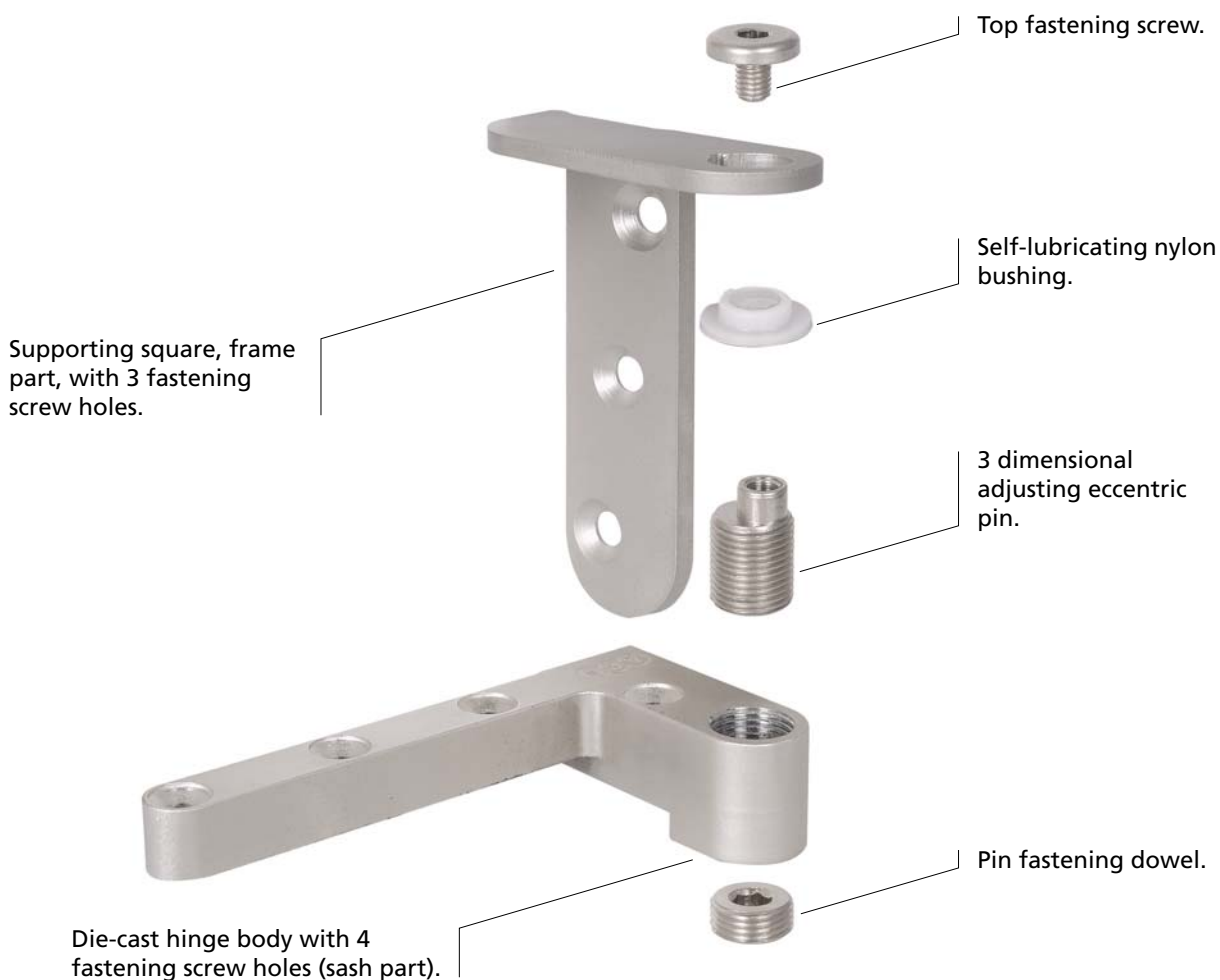

COMPACT hinge

The compact with excellent performances!

*Designed for flush doors
up to a minimum
thickness of 35 mm.*

The rotating body of the hinge has minimum dimensions in order to reduce the visibility when door is closed.

COMPACT hinge - The compact with excellent performances!

So much precision in a little room

The eccentric pin allows the adjustment on 3 dimensions when door is installed.

The special shape of the hinge allows a 180° opening.

Available in matt nickel plated and Enamelled brass plated finishes.