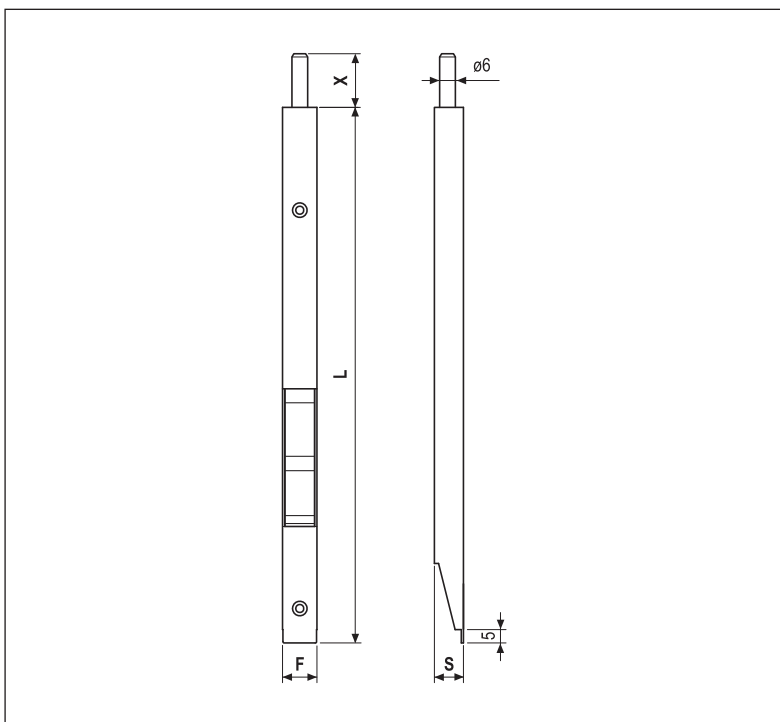

# Push-button type - 13 mm forend

### Bolt dimensions

PUSH-BUTTON BOLTS				
ARTICLE	F	L	S	X
D00300.12.XX	13	124,5	11	14,5
D00300.15.XX	13	162,5	11	20,5
D00300.20.XX	13	202,5	11	20,5
D00300.25.XX	13	252,5	11	20,5
D00300.30.XX	13	302,5	11	20,5

The art. D00300.12.XX is supplied with a bush (see Picture 1).  
All other bolts are supplied with the striker in Picture2.