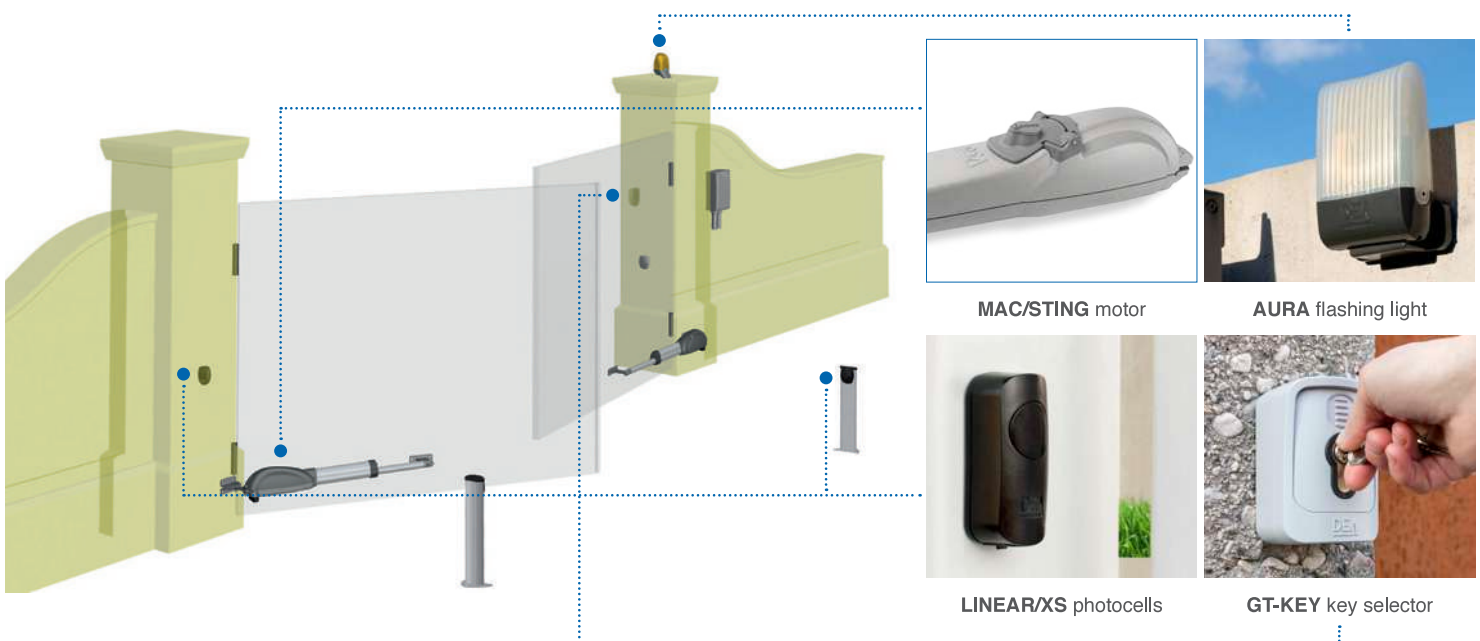

(MAC)

Internal mechanics in steel with ball bearings

Example of typical installation

MAC/STING motor

AURA flashing light

LINEAR/XS photocells

GT-KEY key selector

Suggested accessories