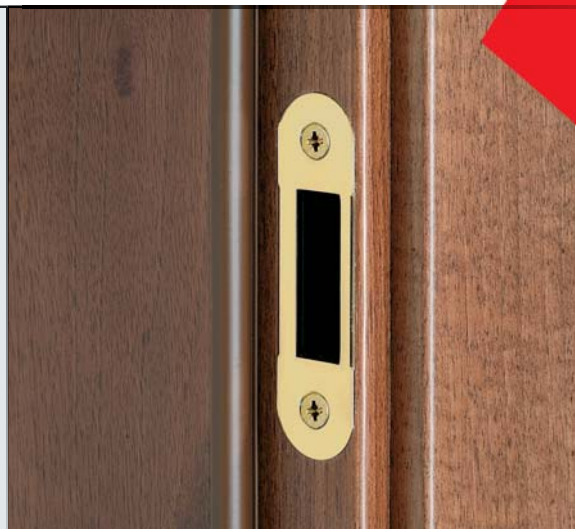

QUICK LATCH® is the only latch-system with auto-guided sliding.

*Polyamide
latch version*

*Metal latch
version*

The latch-bolt reduces the milling in the frame, notably improving beauty and reducing working time.

PATENTED

The latch is made of a polyamide that insures strength and quietness when in contact with striker.

Good sensation... excellent performance

A fast and safe movement

The opening/closing movement of the handle has been reduced to 30°. Even when the latch is blocked by the key, the handle can freely rotate, avoiding damage due to unintentional forcings.