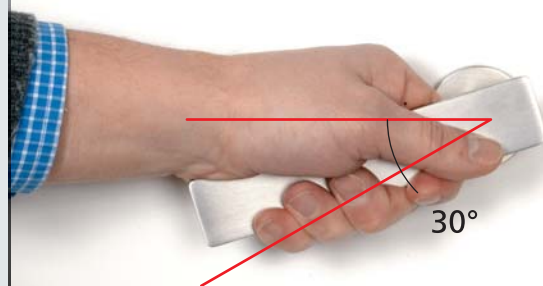

PATENTED

The latch is made of a polyamide that insures strength and quietness when in contact with striker.

Good sensation... excellent performance

A fast and safe movement

The opening/closing movement of the handle has been reduced to 30°. Even when the latch is blocked by the key, the handle can freely rotate, avoiding damage due to unintentional forcings.