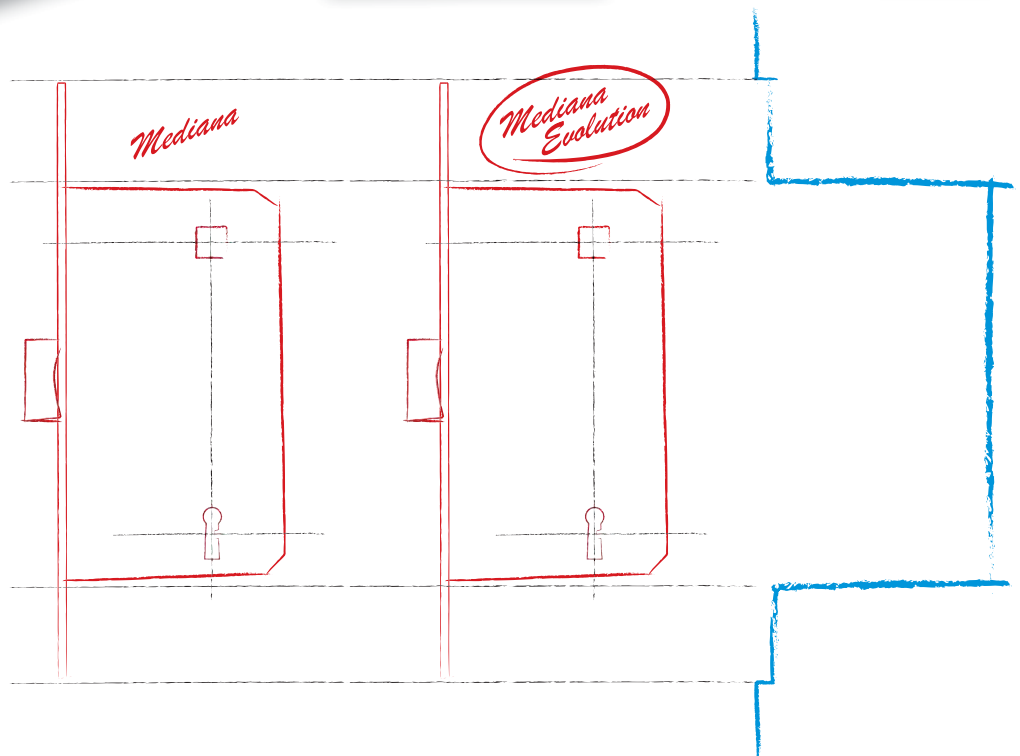

Replaceability for a long time.

Forend and case dimensions are compatible with Mediana ones.

MEDIANA PROGRAM FOR SLIDING DOORS

The drilling of *Mediana Evolution* allows the transformation of swinging panel doors into sliding ones.