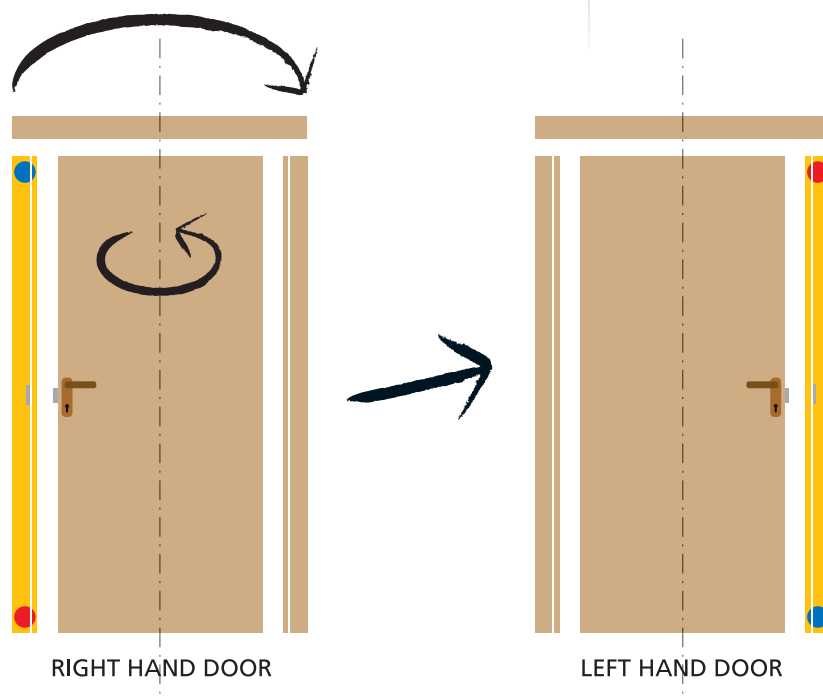

Replaceability for a long time.

Forend and case dimensions are compatible with Mediana ones.

MEDIANA PROGRAM FOR SLIDING DOORS

The drilling of *Mediana Evolution* allows the transformation of swinging panel doors into sliding ones.

Thanks to the short striker, a proper study of the door system allows the reversibility of door and jamb, allowing remarkable benefits for the store.

RIGHT HAND DOOR

LEFT HAND DOOR

A complete range of integrated solutions