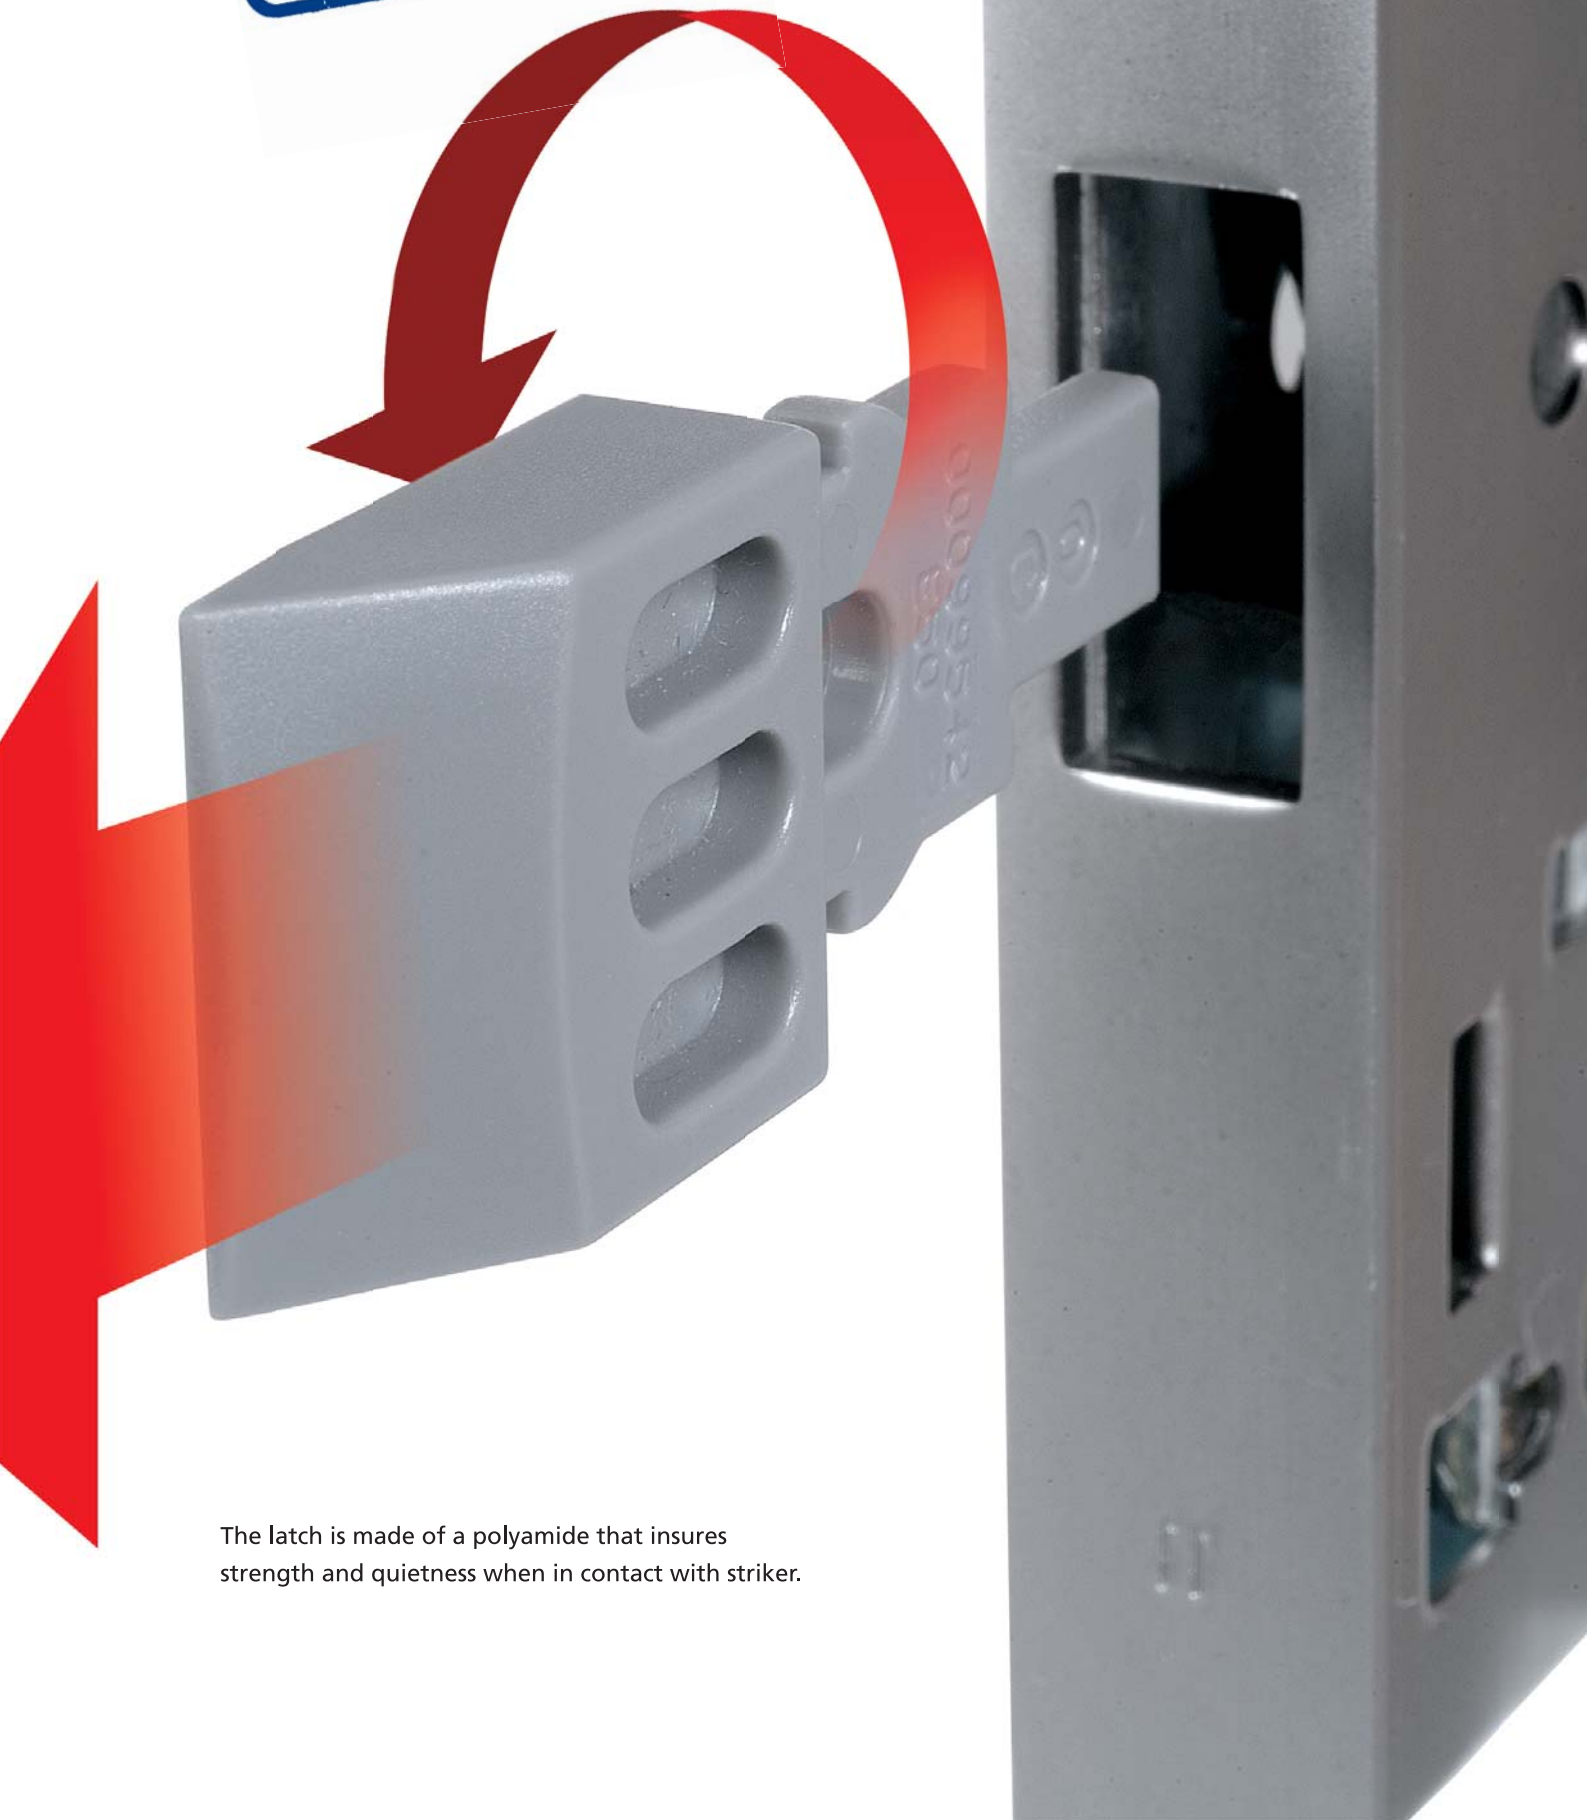

Silent, versatile, with an essential design, *Mediana Evolution* meets the market trends and the users requirements.

QUICK LATCH®

...and the handing changes

QUICK LATCH® is a new patented fast latch coupling system: just a few seconds to extract it, to orient it according to the door handing and to insert it again in its seat.

QUICK LATCH® is the only latch-system with auto-guided sliding.

*Polyamide
latch version*

*Metal latch
version*

The latch-bolt reduces the milling in the frame, notably improving beauty and reducing working time.

PATENTED

The latch is made of a polyamide that insures strength and quietness when in contact with striker.

Good sensation... excellent performance

A fast and safe movement

The opening/closing movement of the handle has been reduced to 30°. Even when the latch is blocked by the key, the handle can freely rotate, avoiding damage due to unintentional forcings.