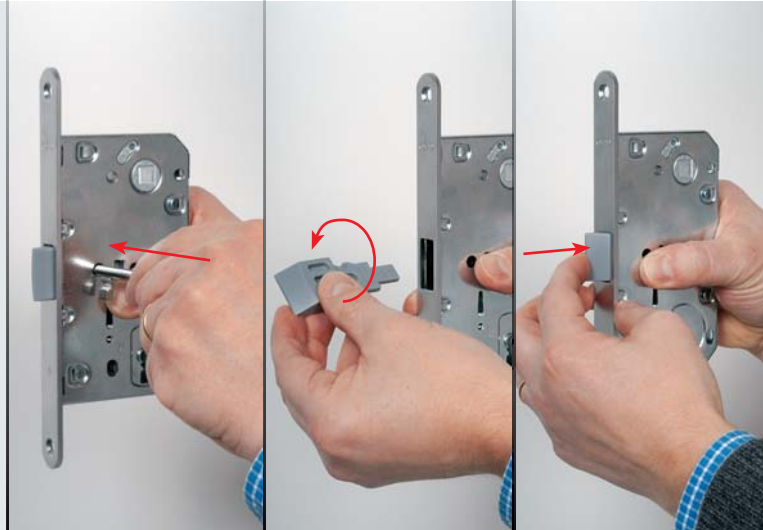

Silent, versatile, with an essential design, *Mediana Evolution* meets the market trends and the users requirements.

QUICK LATCH®

...and the handing changes

QUICK LATCH® is a new patented fast latch coupling system: just a few seconds to extract it, to orient it according to the door handing and to insert it again in its seat.

QUICK LATCH® is the only latch-system with auto-guided sliding.

*Polyamide
latch version*

*Metal latch
version*

The latch-bolt reduces the milling in the frame, notably improving beauty and reducing working time.

PATENTED

The latch is made of a polyamide that insures strength and quietness when in contact with striker.

Good sensation... excellent performance

A fast and safe movement

The opening/closing movement of the handle has been reduced to 30°. Even when the latch is blocked by the key, the handle can freely rotate, avoiding damage due to unintentional forcings.