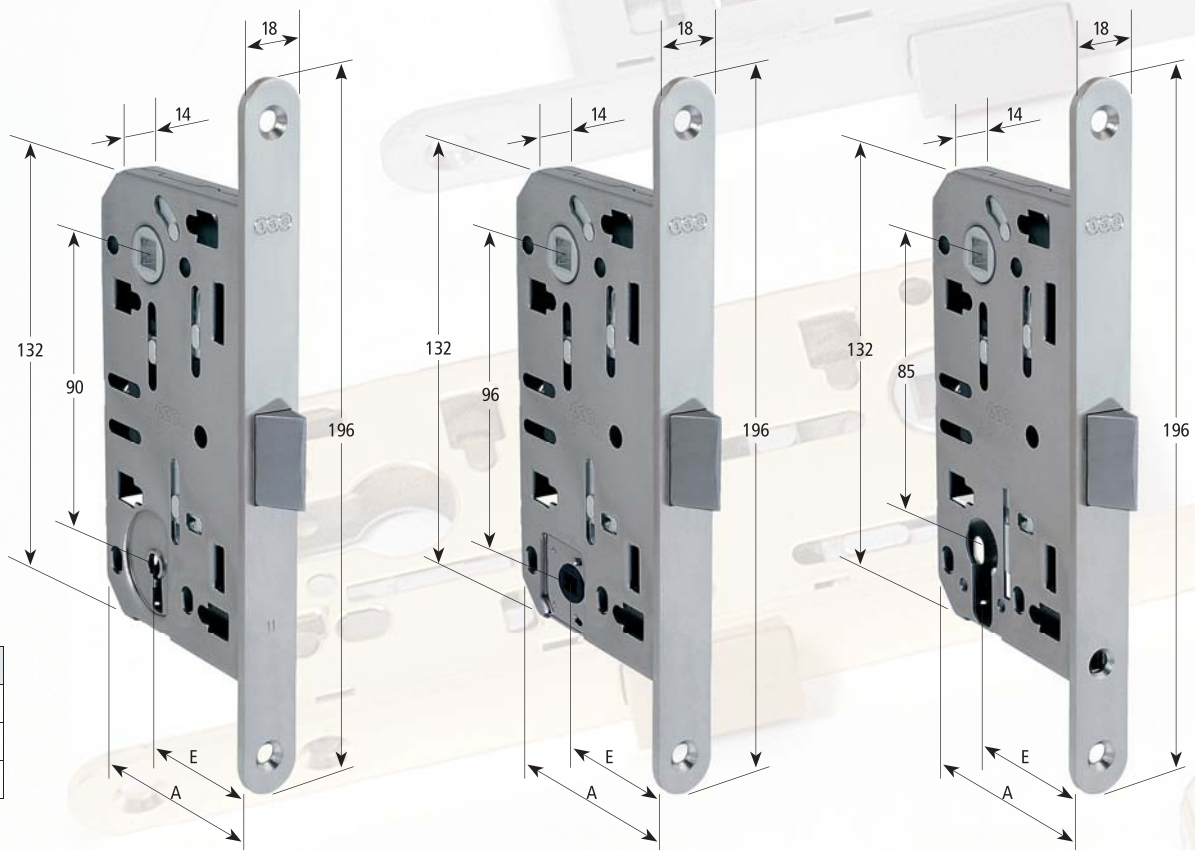

Thanks to the short striker, a proper study of the door system allows the reversibility of door and jamb, allowing remarkable benefits for the store.

RIGHT HAND DOOR

LEFT HAND DOOR

A complete range of integrated solutions

Mediana Evolution Mediana Evolution is available in many combinations among versions, forends, backsets and finishings; a range that will meet any door manufacturer's requirements.

Version		Flat forend	Convex forend	Centre	Backset	Finishing
	Key lock	18 mm	16 mm	90 mm	35 mm 50 mm 60 mm	Bronze plated Enamelled brass plated Nickel plated Matt chromium plated
	Bathroom lock	18 mm	16 mm	96 mm	35 mm 50 mm 60 mm	Bronze plated Enamelled brass plated Nickel plated Matt chromium plated
	Cylinder lock	18 mm	16 mm	85 mm	35 mm 50 mm 60 mm	Bronze plated Enamelled brass plated Nickel plated Matt chromium plated