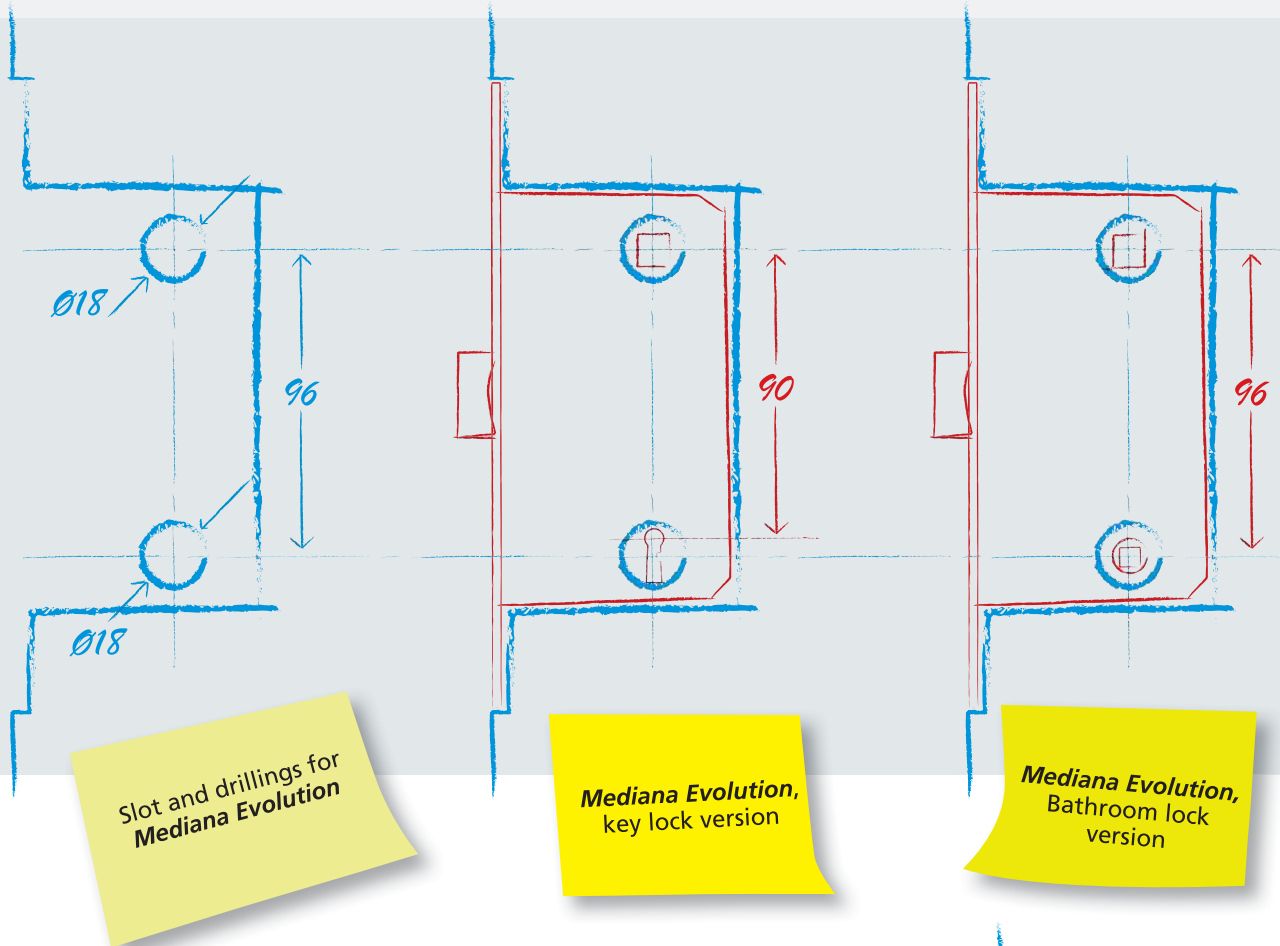

Internal AGB laboratories test

Precision comes from the heart

The MEDIANA concept is the starting point which has inspired a complete re-designing of the internal mechanism. Solid and reliable like all AGB locks, **Mediana Evolution** is made of technologically innovative materials and offers new advantages:

Replaceability for a long time.

Forend and case dimensions are compatible with Mediana ones.

MEDIANA PROGRAM FOR SLIDING DOORS

The drilling of *Mediana Evolution* allows the transformation of swinging panel doors into sliding ones.

Thanks to the short striker, a proper study of the door system allows the reversibility of door and jamb, allowing remarkable benefits for the store.

RIGHT HAND DOOR

LEFT HAND DOOR

A complete range of integrated solutions