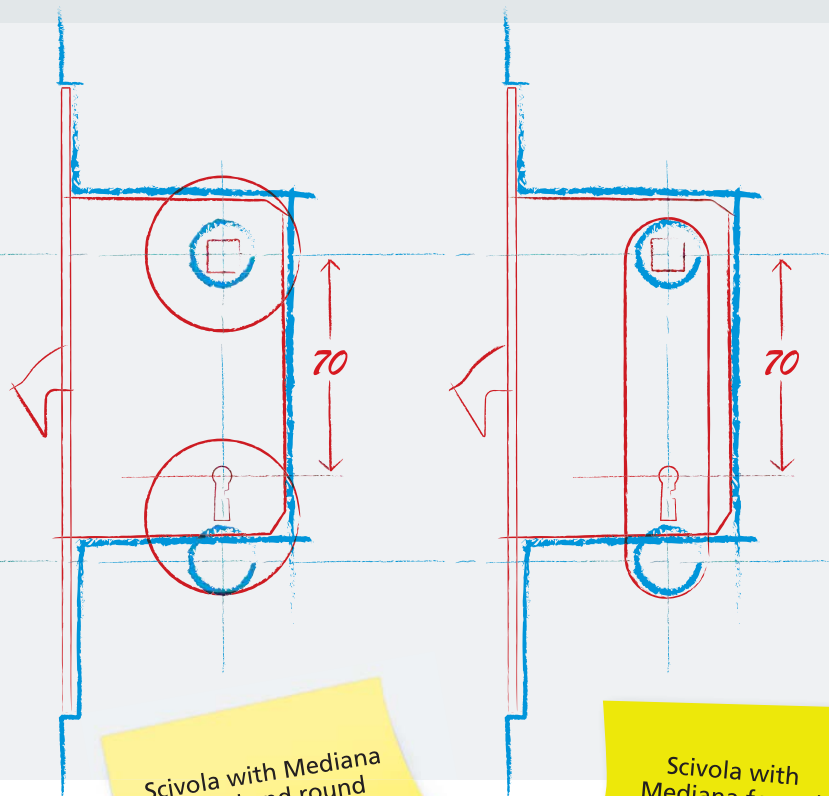

Replaceability for a long time.

Forend and case dimensions are compatible with Mediana ones.

MEDIANA PROGRAM FOR SLIDING DOORS

The drilling of *Mediana Evolution* allows the transformation of swinging panel doors into sliding ones.