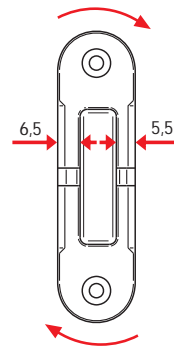

*Polyamide
latch version*

*Metal latch
version*

Mediana EVOLUTION news

Striker for rebated doors

A more beautiful jamb: forend and tray merge in a single piece and the uniform finish completely coats the milling on the jamb.

Available finishes:
Nickel plated
Enamelled brass plated
Matt chromium plated

- Gasket compression adjustment by means of a 180° striker rotation. No additional milling required.
- Replaceable to the traditional Mediana striker B01000.40.XX.
- Compatible with Centro latch only lock.

- Gasket compression adjustment thanks to the screws positioned on the mobile wing.
- Embedded steel strikers, 2,5 mm thick.
- Flush striker designed for applications on 44 mm thick doors. It can be installed on panels with different thickness by dis-aligning the lock housing.