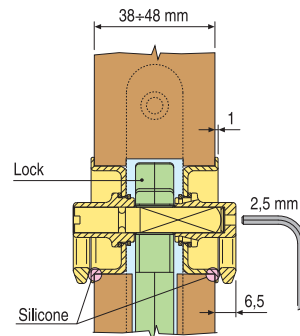

DUETTO Kit for folding doors

Handles

ACTIVE - PASSIVE SYSTEM

One handle is used just to move the door whilst it leaves the spindle on idle (passive system). The other handle operates the spindle as well (active system) and can be recognised by the little Allen screw used for mounting the handles. **NB.** The passive handle is notched, in order to guarantee the emergency function by means of a screw driver or a coin.

ACTIVE - ACTIVE SYSTEM

The active-active system takes the standard concept of folding door and allows operating the follower by rotating the ring handles on both sides of the door.

Available finishes:

Bronze plated (02)
Satin (08)
Enamelled polished (10)

Antique brass plated (12)
Cromium plated (30)
Satin cromium plated (32)

Duetto

The forend does not have any spring latch, bolt or hook and is completely smooth. The door is closed by means of a push rod mounted on a threaded bar with 30 mm travel which is operated by a 180° follower rotation.

Bar

M6 threaded rod.
It is screwed into the lock, passes through a hole drilled within the upper inside part of the panel and 35 mm back from the rebate. A push rod, which is supplied along with the lock and rod guide, is then screwed at the end of the bar.

Duetto Long forend

Lock with long forend is designed for 16/12 groove application on the folding sash jamb. The lock forend as well as the rod are trimmable.