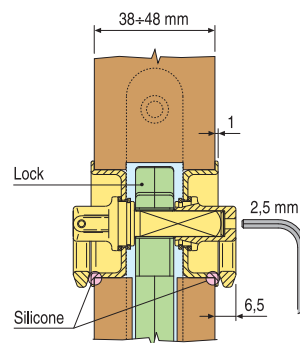

DUETTO Kit for folding doors

Handles

ACTIVE - PASSIVE SYSTEM

One handle is used just to move the door whilst it leaves the spindle on idle (passive system). The other handle operates the spindle as well (active system) and can be recognised by the little Allen screw used for mounting the handles. **NB.** The passive handle is notched, in order to guarantee the emergency function by means of a screw driver or a coin.

ACTIVE - ACTIVE SYSTEM

The active-active system takes the standard concept of folding door and allows operating the follower by rotating the ring handles on both sides of the door.

Available finishes:

Bronze plated (02)
Satin (08)
Enamelled polished (10)

Antique brass plated (12)
Cromium plated (30)
Satin cromium plated (32)

Duetto

The forend does not have any spring latch, bolt or hook and is completely smooth. The door is closed by means of a push rod mounted on a threaded bar with 30 mm travel which is operated by a 180° follower rotation.

Bar

M6 threaded rod.
It is screwed into the lock, passes through a hole drilled within the upper inside part of the panel and 35 mm back from the rebate. A push rod, which is supplied along with the lock and rod guide, is then screwed at the end of the bar.

Duetto Long forend

Lock with long forend is designed for 16/12 groove application on the folding sash jamb. The lock forend as well as the rod are trimmable.